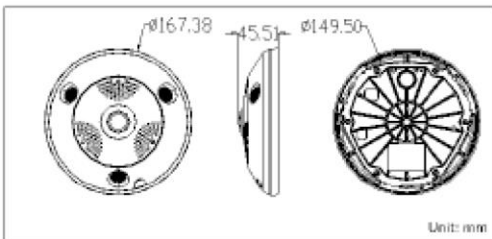

### Dimensions

#### General

Operating conditions	-30 °C ~ 60 °C (-22 °F ~ 140 °F) ; Humidity 95% or less (non-condensing)
Power supply	12 V DC ± 10% ; PoE (802.3af )
Power consumption	Max. 12 W
IR range	15 meters
Dimensions	Φ167.38 × 45.51 (6.59" × 1.79")
Weight	1400g (3.1lbs)