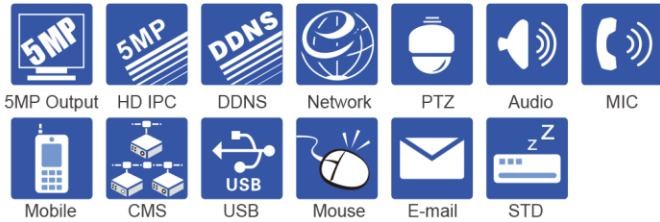

### Introduction:

ED9732H5NV-16P is 32 CH 5MP / 3MP / 1080P / 960P / 720P high definition NVR, which adopts the most advanced SOC technique to ensure high definition recording in each channel and realizes outstanding robustness of the system. ED9732H5NV-16P integrates with 16 PoE network ports, supports 32 CH IPC direct connection to NVR, supports simultaneous 16 CH playback, and HDMI 1080P high resolution display.

### Main Feature:

- Supports 32 CH 5MP@30fps IP input
- Adopt standard H.265 high profile compression format to get high-quality video at much lower bit rate
- Intuitive and user-friendly Graphic User Interface ( GUI ), Windows style operation by mouse
- Multi-mode recording: manual / timer / motion / sensor
- Playback : 16 CH simultaneous playback
- Search : time slice, time, event ( manual, sensor, motion ), tag search
- Express and flexible backup via USB, network and so on
- Pentaplex : preview, record, playback, backup and remote access
- DHCP, DDNS, PPPoE network protocol and CMS supported
- 16 PoE network ports; support IPC direct connection to NVR; support PoE power supply
- Remote control via IE or CMS : preview, playback, backup, PTZ and configuration
- Dual stream technology for local storage with high definition, remote network transmission and remote surveillance with mobile device
- Multi-user online simultaneously
- Authorization management, log view and device status view
- HDMI output, true high resolution display
- Supports PTZ preset and auto cruise, up to 255 presets and 8 cruises
- Supports NAT function and QRCode scanning by mobile phone and PAD
- Powerful smart phone & Pad surveillance with iOS and Android OS